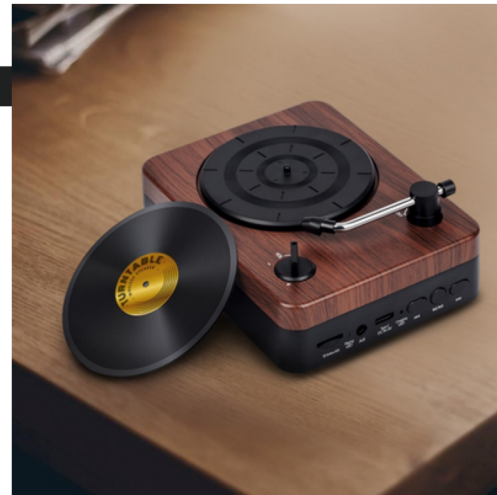

Sleek, high-end technology and tech accessories that will make people say "Wow!"

SLEEK TECH

Sleek, high-end technology and tech accessories that will make people say "Wow!"

**Clear Acrylic
Wireless Charger**

ITEM # TEK227

**Turntable
Bluetooth Speaker**

ITEM # 2090B

**Happy Daylight
Desk Lamp**

ITEM # 100928-100

**Sony WHCH520
Wireless Headphones**

ITEM # WHCH520

**FUJIFILM INSTAX
Mini Printer**