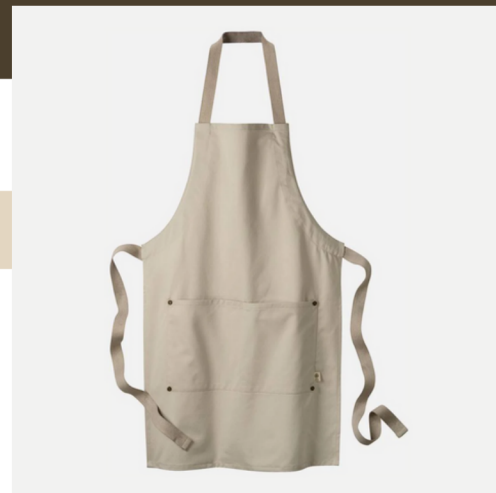

**Damon 17 oz
Ceramic Mug**
ITEM # 18701

RIPL Tote Bag
ITEM # RIPLTOTE

**Port Authority
Cotton Cinch**
ITEM # BG6200

**Home Basics
Bamboo Board**
ITEM # HHB06

**PESHTEMAL
BEACH TOWELS**
ITEM # PESH

**econscious
Eco Apron**
ITEM # EC6015

RIPL Bottle
ITEM # RIPLBOTTLE

**Teamosa Automated
Tea Brewing Machine**
ITEM # 2229

**Castelli Chia
Grande Journal**
ITEM # 676MR

**Modern Picnic
The Luncher**
ITEM # LOG815

ACTIVE LIFESTYLE

Whether it is gardening or pickle ball, activity based products make for